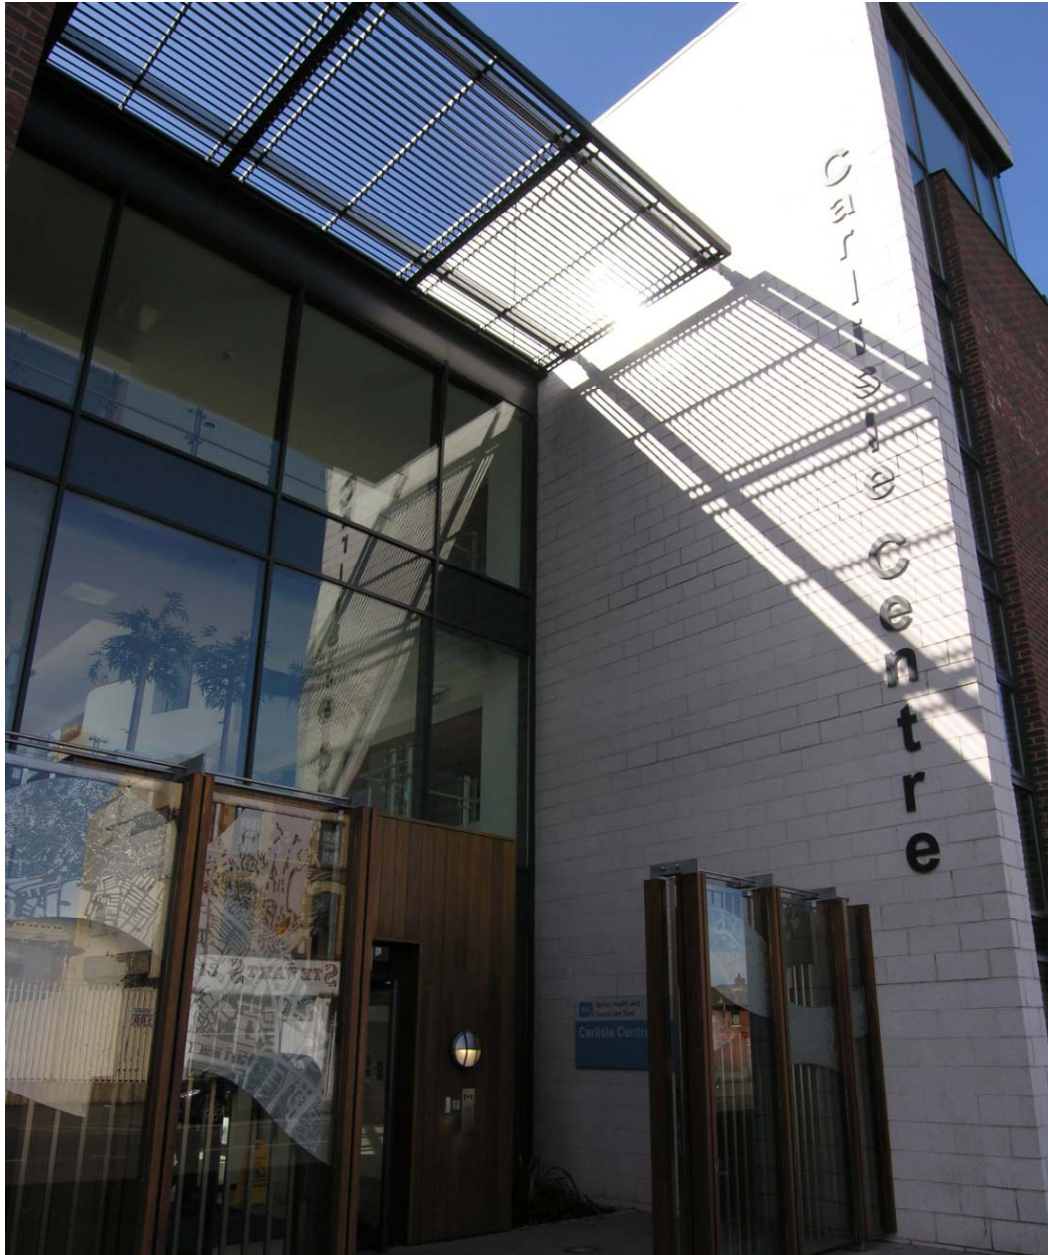

The Arches

The Arches

Main communication foyer –
nature and light in a tight
urban site

The Arches

Café in foyer – people choose to socialize in the building

The Arches

Waiting at 3 levels visible from
foyer, stairs and lift

The Arches

Staff cafe

The Arches

Staff cafe

Carlisle Centre

Entrance with security screen

Carlisle Centre

Entrance with security screen

Carlisle Centre

View on arrival

Carlisle Centre

Foyer with view to garden

Carlisle Centre

Waiting areas at 3 levels
visible from entrance

Children's play inside and out

Carlisle Centre

Constant reference back to the garden as you move around the building

Colour used to identify areas

Carlisle Centre

View from waiting area

Carlisle Centre

View back to street and community

Useable external space